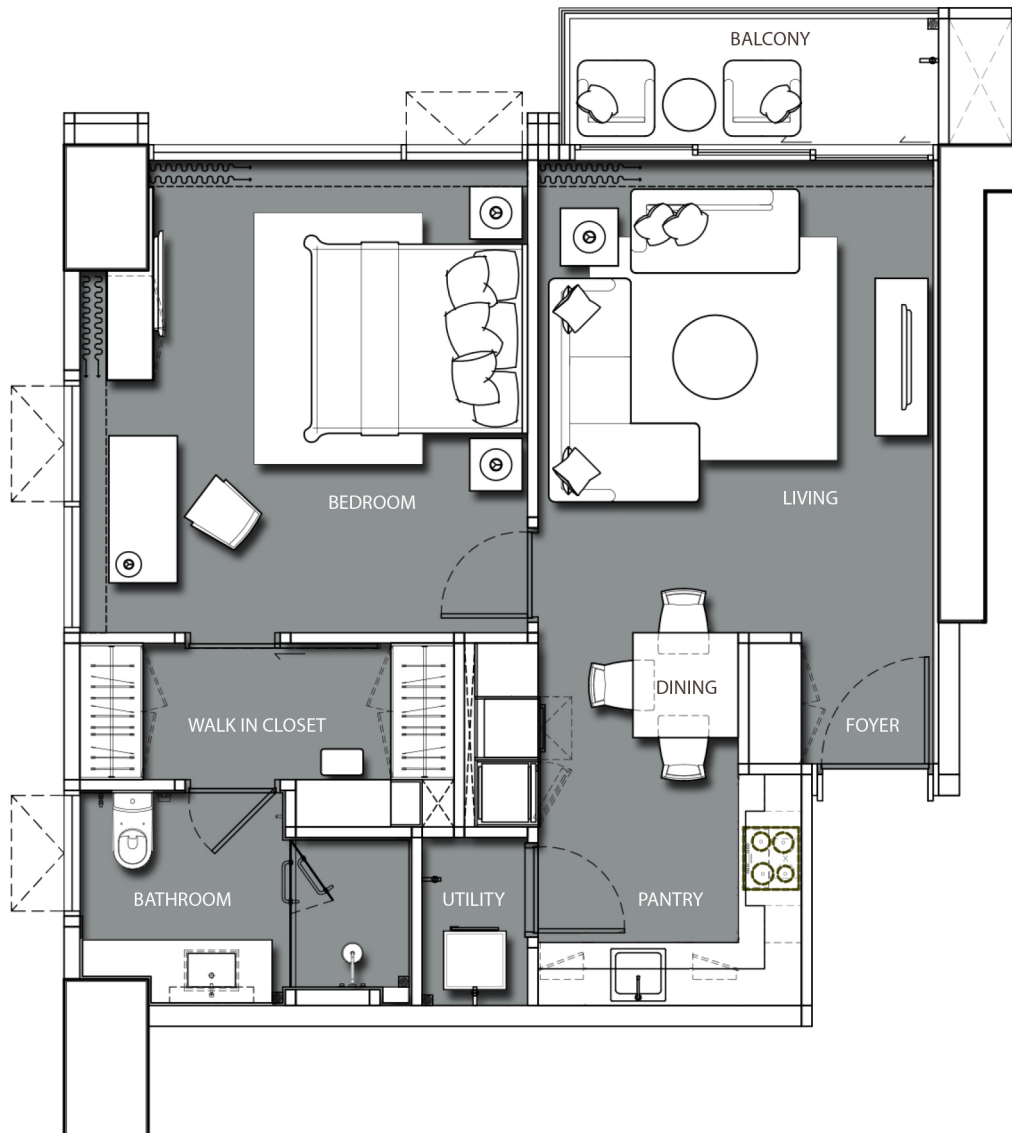

# SINDHORN RESIDENCE

A-1B  
68 sq.m.

Remark: 1. This unit layout serves only as a guideline. The company reserves the right to change without prior notice.  
2. All loose furniture is not included in fully fitted package.