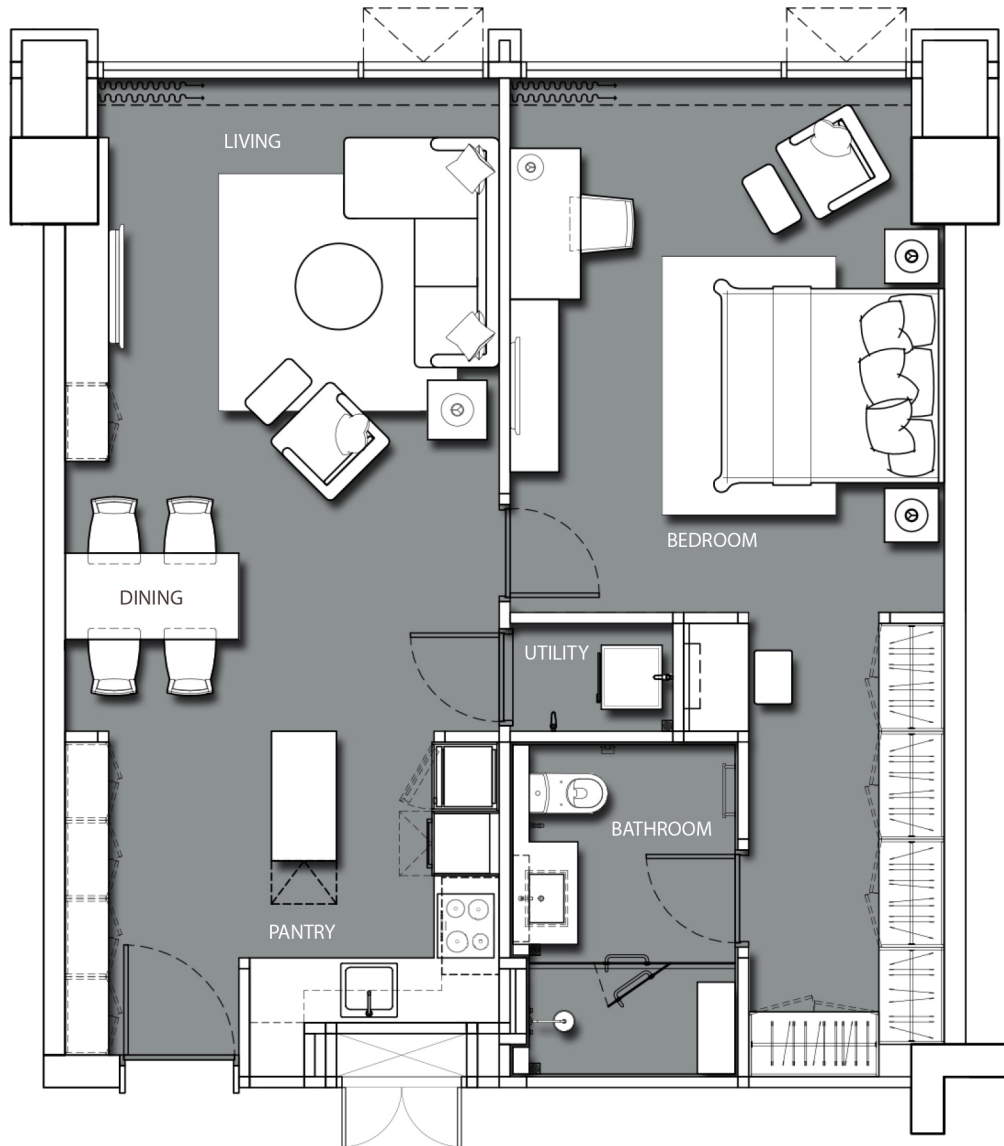

# SINDHORN RESIDENCE

B-1A  
76 sq.m.

Remark: 1. This unit layout serves only as a guideline. The company reserves the right to change without prior notice.  
2. All loose furniture is not included in fully fitted package.