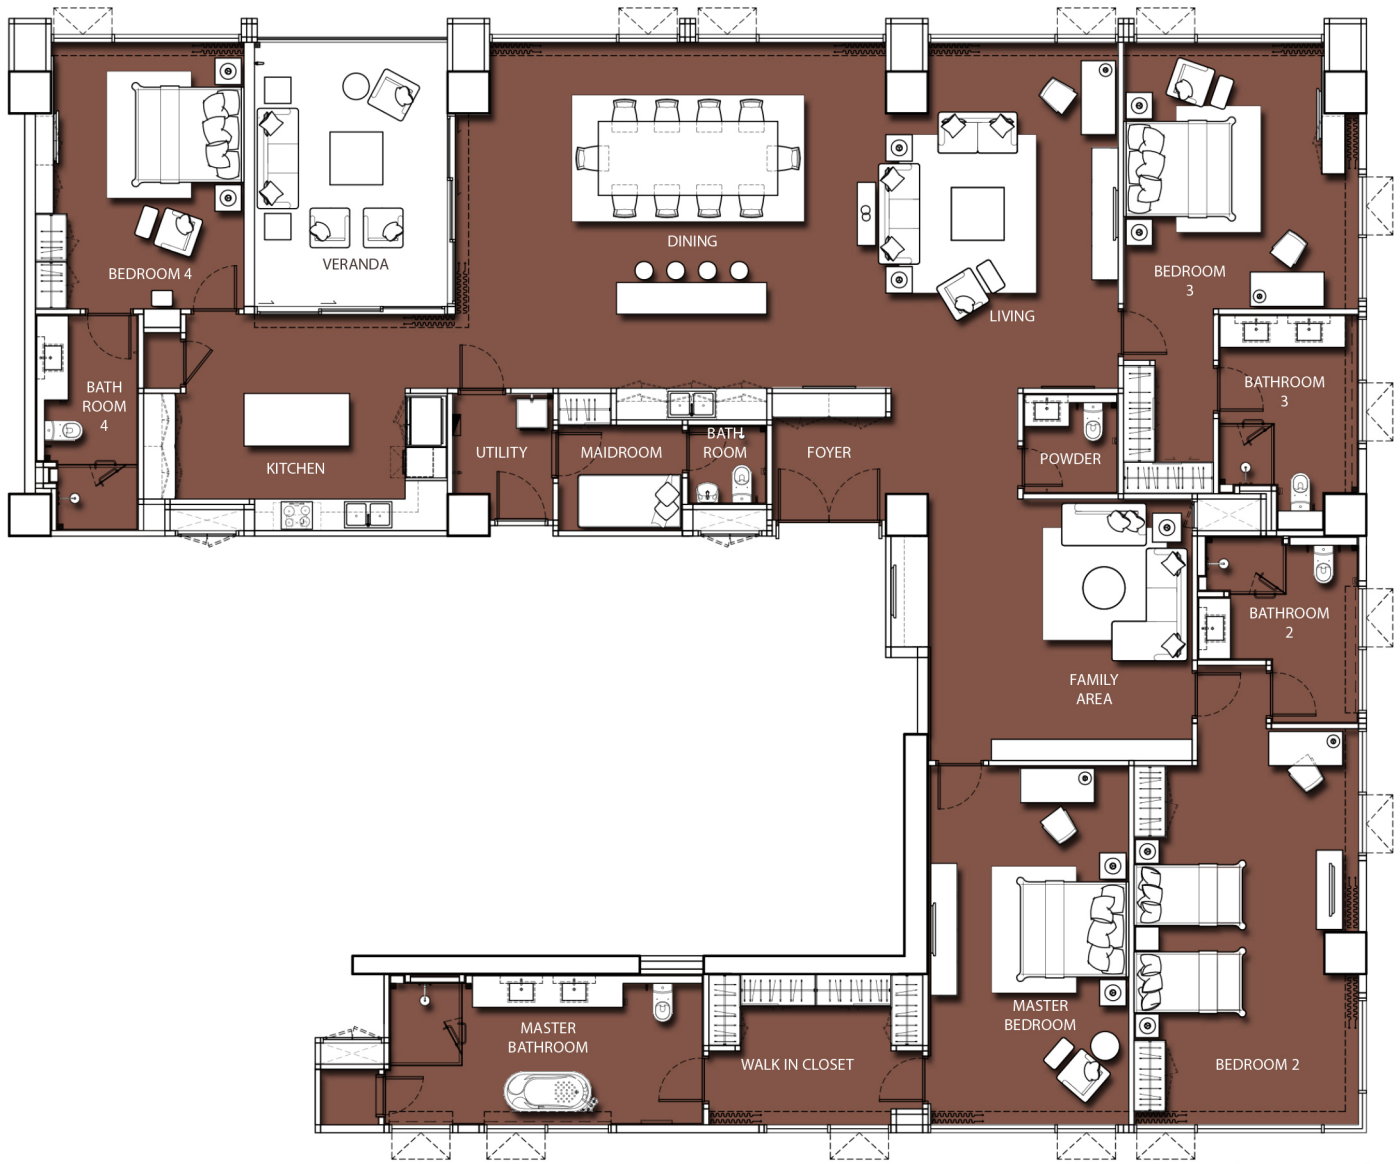

SINDHORN RESIDENCE

A-4A
345 sq.m.

Remark: 1. This unit layout serves only as a guideline. The company reserves the right to change without prior notice.
2. All loose furniture is not included in fully fitted package.